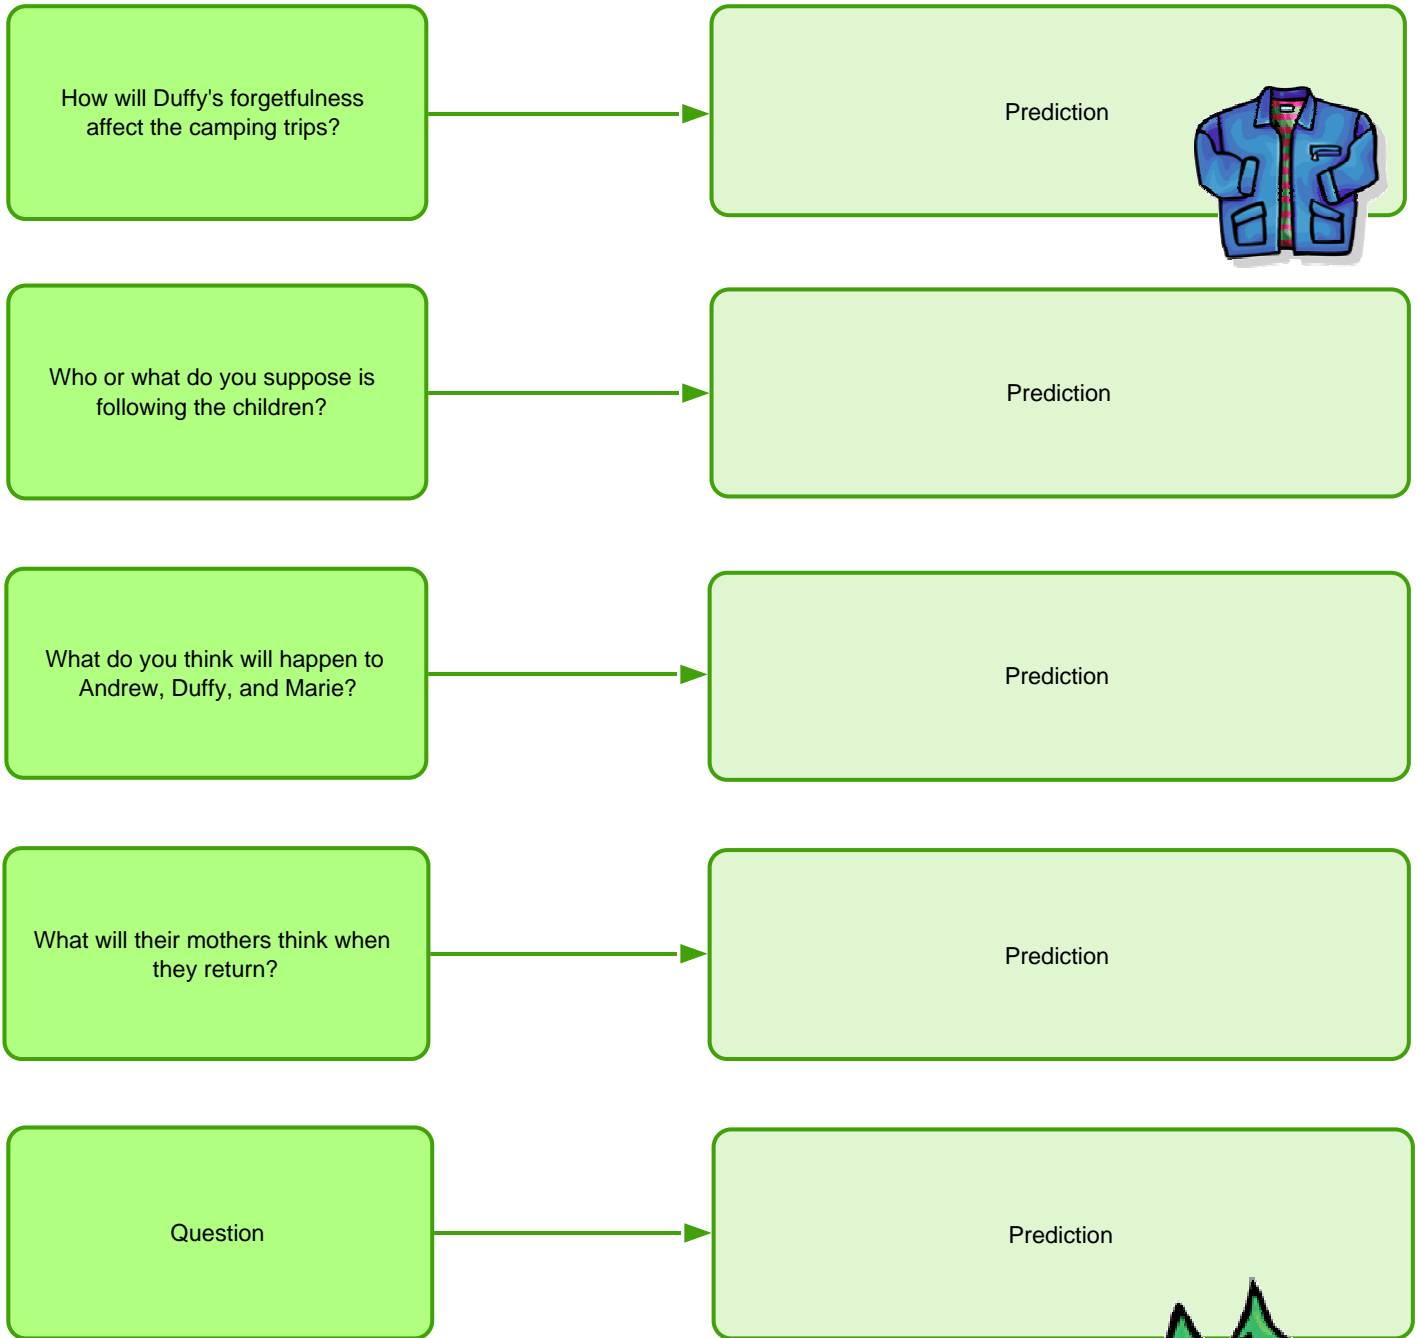

"Duffy's Jacket"

PREDICTION CHART

Teacher Instructions (Use this graphic organizer as is or customize it for your students)

- 1) Change or add symbols using the library (import your own clip art into a new library).
- 2) Add more boxes for student content and reduce/increase the size of text boxes.
- 3) Change the colors of boxes and lines (white boxes are best for print outs).
- 4) Edit prompt text by double clicking and highlighting the text then typing over it.